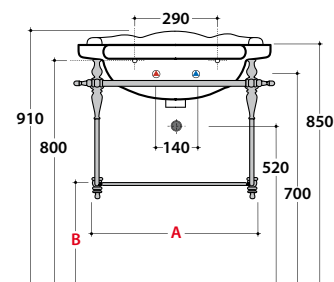

Wall-hung or on pedestal installation. Fixing kit included. Weight 24 kg.

Cod. **PA005.BI**

Colonna in ceramica. Peso 13 kg.

Ceramic pedestal. Weight 13 kg.

Cod. **PASC57**

Struttura sospesa in ottone cromato. Peso 7 kg.

Brass chromium-plated wall-hung structure. Weight 7 kg.

PASC57: A=580 B=400

PA128: A=560 B=420

Cod. **PA128**

Struttura sospesa in metallo anticato. Peso 6 kg.

Old-looking metal wall-hung structure. Weight 6 kg.

PAESTUM LAVABO PA057.BI

GLOBO

Cod. **PATC57**

Struttura a terra in ottone cromato. Peso 13 kg.

Brass chromium-plated floor mounted structure. Weight 13 kg.

Cod. **PA127**

Struttura a terra in metallo anticato. Peso 7 kg.

Floor mounted old-looking metal structure. Weight 7 kg.

PATC57: A=620 B=330

PA127: A=560 B=230